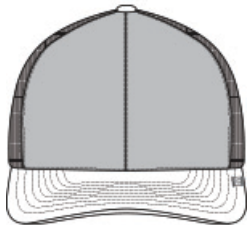

Sketches

front