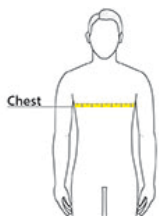

Sport-Tek® PosiCharge® Reversible Mesh Tank. ST5000

PRODUCT MEASUREMENTS

| | XS | S | M | L | XL | 2XL | 3XL | 4XL |
|---------------------|--------|--------|--------|--------|--------|--------|--------|--------|
| Body Length at Back | 27 1/2 | 28 1/2 | 29 1/2 | 30 1/2 | 31 1/2 | 32 1/2 | 33 | 33 1/2 |
| Chest | 18 | 19 1/2 | 21 | 22 1/2 | 24 | 25 1/2 | 27 1/2 | 29 1/2 |

Body Length at Back: Measured from high point shoulder to finished hem at back.

Chest: Measured across the chest one inch below armhole when laid flat.

SIZE CHARTS

| | XS | S | M | L | XL | 2XL | 3XL | 4XL |
|-------|-------|-------|-------|-------|-------|-------|-------|-------|
| Chest | 32-34 | 35-37 | 38-40 | 41-43 | 44-46 | 47-49 | 50-53 | 54-57 |

HOW TO MEASURE

CHEST

Measure under the arm and around the fullest part of the chest with arms down, keeping tape horizontal.

SPEC SHEET + MEASUREMENTS

Sport-Tek® PosiCharge® Reversible Mesh Tank. ST5000

COLORS